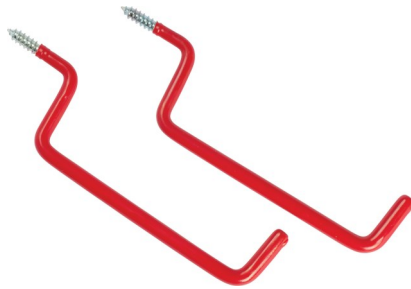

Grey	0058003	£14.95
-------------	----------------	---------------

SILVERLINE Foldaway Stepstool

- Strong, durable polypropylene construction
- Anti-slip surface
- Folds away for easy storage
- Max load 150kg

Blue	968731	£10.00
-------------	---------------	---------------

Miscellaneous Items

FAITHFULL Fold Away Steps

- Useful sturdy work platform
- Ideal for painting and decorating
- Suitable for reaching most domestic ceilings and upper walls
- Max load 150kg capacity
- Fitted with leg locks and anti-skid feet
- Folds flat for storage
- H: 52cm, L:100cm, W:30cm

FAISTEPUP3 £95.50

Ladder Hooks

- Universal utility plastic coated hook
- Use for storage in garages, sheds or in the home
- 190mm
- Pack of 2
- Other sizes and shapes of hook available

HE104P £3.50

SILVERLINE Swivel hook

- Ideal for hanging buckets, paint pots etc from ladders
- Heavy duty plated steel swivel hook
- Suitable for all ladder types
- Holds containers up to 5Ltr/5kg

980226 £3.15

Jan 2025